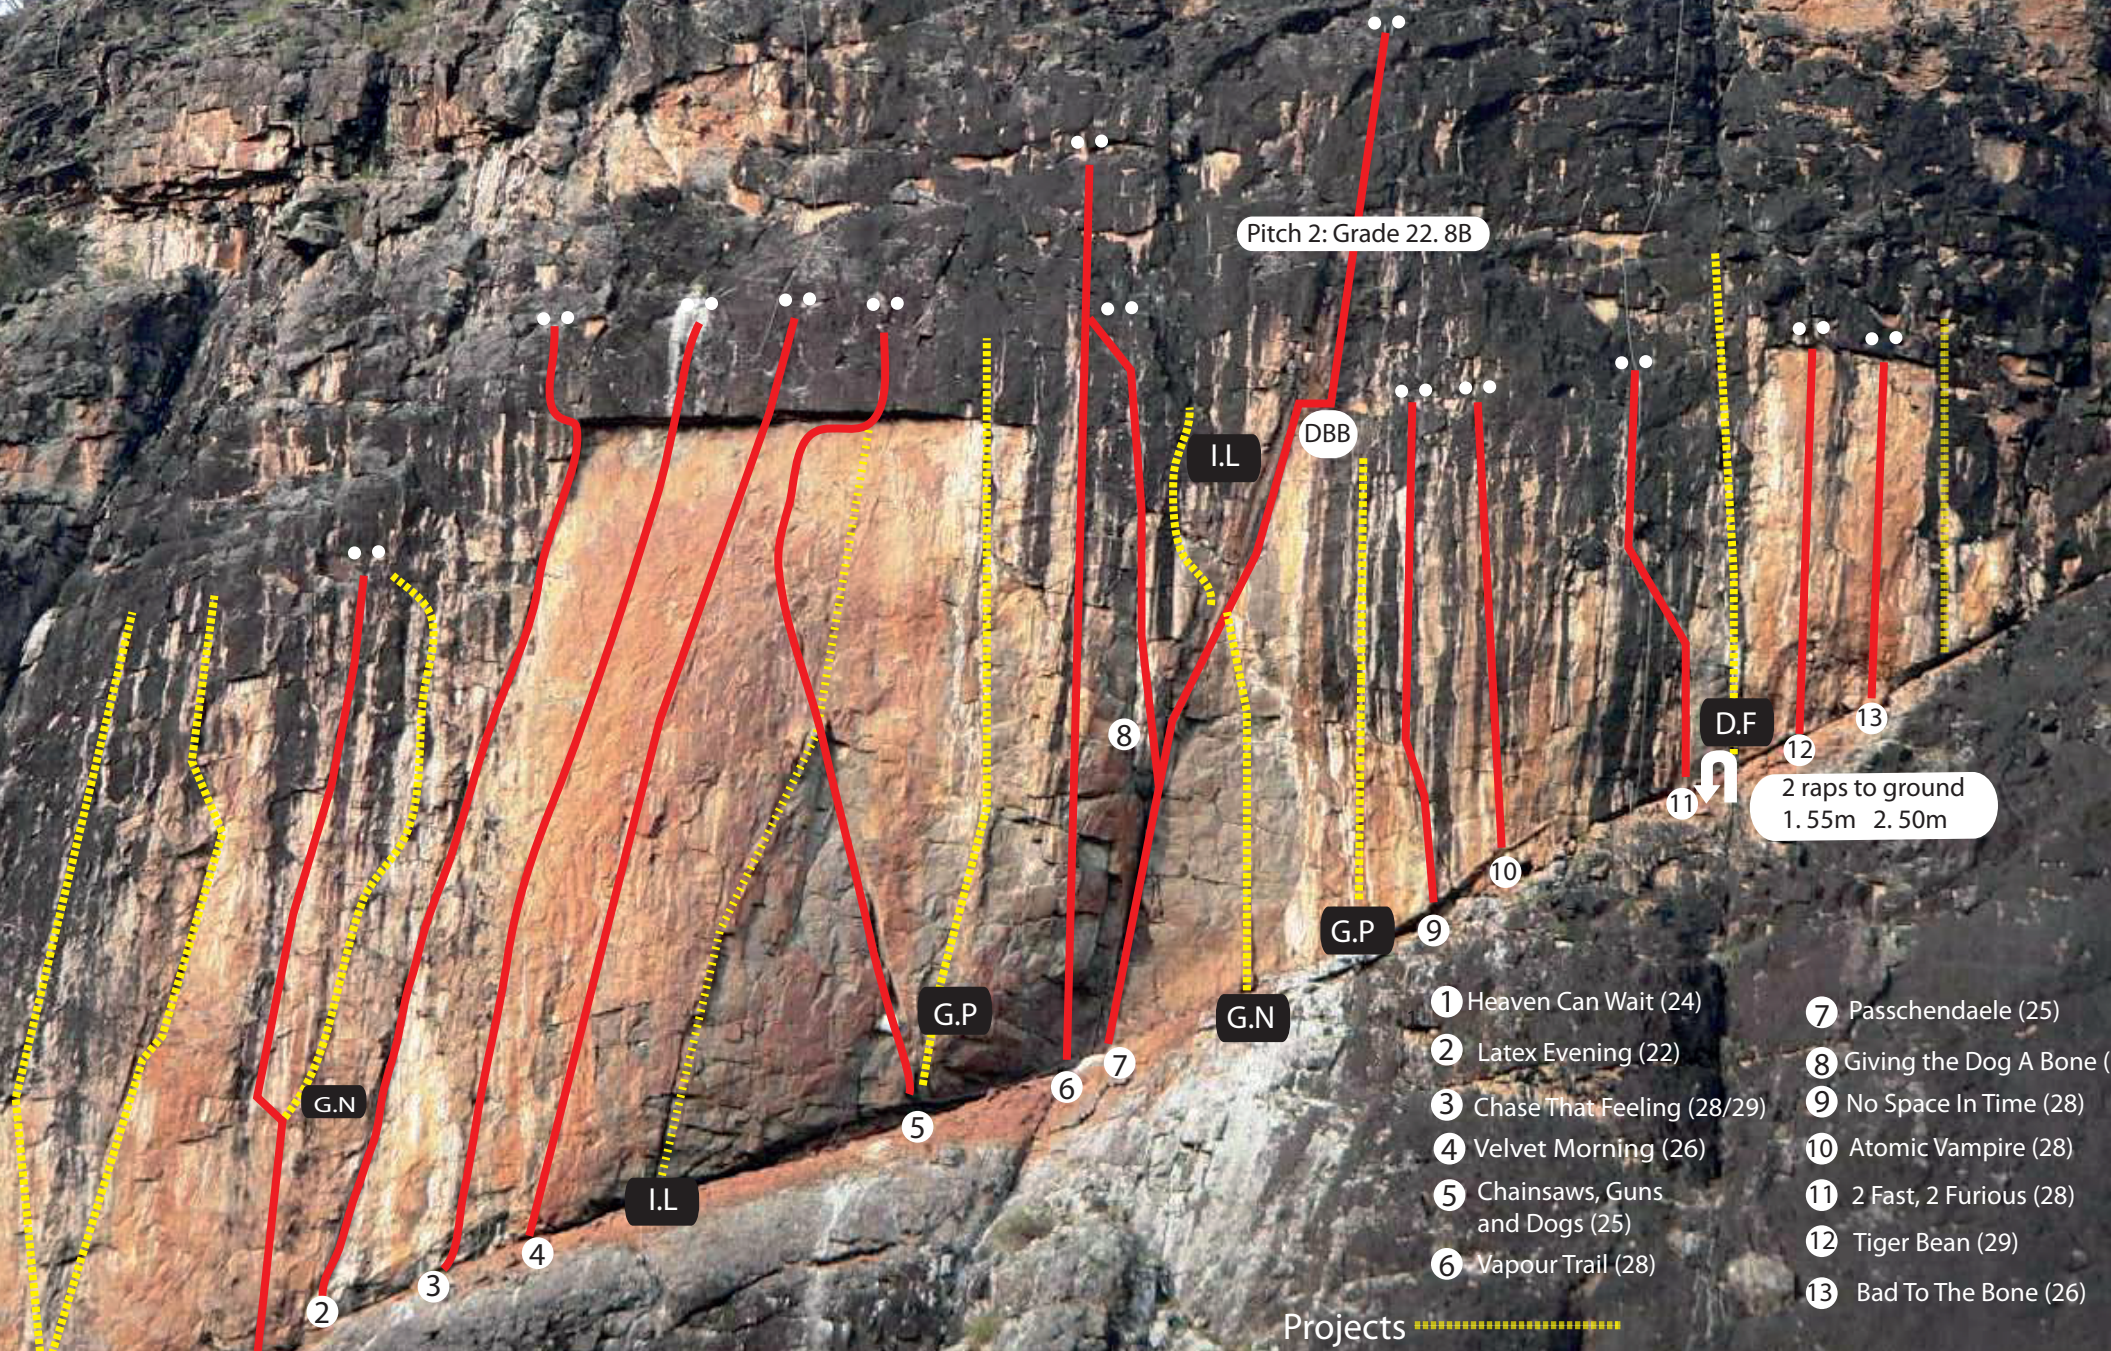

# BONEYARD FACE

Abseil access to cliff  
Double 60m ropes

Pitch 2: Grade 22. 8B

2 raps to ground  
1.55m 2.50m

- 1 Heaven Can Wait (24)
- 2 Latex Evening (22)
- 3 Chase That Feeling (28/29)
- 4 Velvet Morning (26)
- 5 Chainsaws, Guns and Dogs (25)
- 6 Vapour Trail (28)
- 7 Passchendaele (25)
- 8 Giving the Dog A Bone (23)
- 9 No Space In Time (28)
- 10 Atomic Vampire (28)
- 11 2 Fast, 2 Furious (28)
- 12 Tiger Bean (29)
- 13 Bad To The Bone (26)